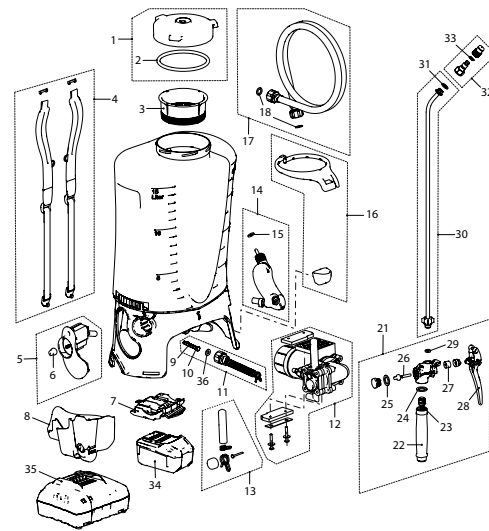

REC 15 AC1

Performance characteristic

- 0.5 – 6 bar
 - 12 h / 260 litres*
 - 18 V Li-Power / 4.0 Ah
 - Battery < 80 min
- * approx. 1.5 bar / spraying

REC 15 AC1, backpack sprayer (15 litres) with battery pack, with charger EU	12070901	220154
REC 15 AC2, backpack sprayer (15 litres) without battery pack, without charger	12073001	220192
REC 15 AC5, backpack sprayer (15 litres) with battery pack, without charger	12139201	038148
Accessories (Pictures see page 76 ff)		
AS 1200 AC1, battery spray blower (only REC 15)	12118001	014319
Vario Gun, stepless variable one-hand operation from spray to jet	11558501	100821
Floodjet nozzle 1.6 mm (blue) (Herbicide nozzle)	10501803-SB	100241
XL 8 S Telescopic lance 7 m (max. 6 bar) / working height 8 m (Spray version)	11935801	113982
Telescopic tube 1- 2 m, anodised aluminium, thread G1/4"e on both sides	10985201	100456
Professional spray hood oval, screw fitting	10501606	100906
Spray hood, 12.5 cm, screw fitting	11998601	710891
Spray boom, aluminium, screw fitting, 4 fanjet nozzles XR 11001 VS (orange) for REB / REC	12033001	720845
Duro mist nozzle 1.65 mm for white washing	28502325-SB	100364
Biofilter for the use of home-made spray mixtures	11475701	100593
Gasket set, No 2,9,10,15,18,20,31,33,36	REC / REB	11934101
Gasket set spraying equipment, No 23,24,25,26,27,29,31,33	REC	12058001-SB
Nr. Spare parts		
1 Lid ø137 mm	REC / REB	10397202-SB
3 Filter screen	REC / REB	77009699-SB
4 Carrying belt (pair)	REC / REB	11923401
5 Electronic	REC	12076201
5 Electronic	REB	12075901
6 Potentiometer knob, minimum order qty. 5 pcs	REC / REB	11922701
7 Battery fixing plate	REC	12075601
7 Battery fixing plate	REB	12075501
8 Motor cover complete	REC	11948701
11 Suction tube	REC	12078501
12 Pump and motor	REC	11923002
12 Pump and motor	REB	12017801
13 Diaphragm and pulsation damper set	REC	11998301
14 Air vessel	REC	11933302
14 Air vessel	REB	12071501
16 Spray tube holder	REC / REB	11934001
17 Hose 1.3 m, G1/2"-G1/2"	REC / REB	11929701
19 Trigger Profi G1/2"	REB	11934701
Gasket set for trigger	REB	11664910
20/29 Gasket 12.2x7x3; 12 pcs per pack	REB / REC	11642404
21 Trigger brass LB, G1/2", 10 bar	REC	12047501-SB
22 Plastic handle G1/2"	REC	10392201-SB
28 Lever for trigger brass LB	REC	12046501
30 Spray tube 60 cm curved, brass	REB / REC	12007401
31 Gasket 17x12.7x2; 10 pcs per pack	REB / REC	11642403
32 Adjustable nozzle 1.7 mm, brass	REB / REC	28502597-SB
34 Battery pack 18 V Li-Power / 4.0 Ah *	REC	12071401
34 Battery pack 18 V Li-Power / 2.0 Ah *	REB	12070301
35 Quick charger ASC 55, 220-240 V, EU - plug type C *	REC	12070101
35 Charger SC 30, 220-240 V, EU - plug type C *	REB	12074501