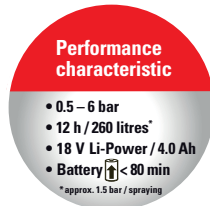

REC 15 AC1

Performance characteristic

- 0.5 – 6 bar
 - 12 h / 260 litres*
 - 18 V Li-Power / 4.0 Ah
 - Battery < 80 min
- * approx. 1.5 bar / spraying

REC 15 AC1, backpack sprayer (15 litres) with battery pack, with charger EU	12070901	220154
REC 15 AC2, backpack sprayer (15 litres) without battery pack, without charger	12073001	220192
REC 15 AC5, backpack sprayer (15 litres) with battery pack, without charger	12139201	038148
Accessories (Pictures see page 76 ff)		
AS 1200 AC1, battery spray blower (only REC 15)	12118001	014319
Vario Gun, stepless variable one-hand operation from spray to jet	11558501	100821
Floodjet nozzle 1.6 mm (blue) (Herbicide nozzle)	10501803-SB	100241
XL 8 S Telescopic lance 7 m (max. 6 bar) / working height 8 m (Spray version)	11935801	113982
Telescopic tube 1- 2 m, anodised aluminium, thread G1/4"e on both sides	10985201	100456
Professional spray hood oval, screw fitting	10501606	100906
Spray hood, 12.5 cm, screw fitting	11998601	710891
Spray boom, aluminium, screw fitting, 4 fanjet nozzles XR 11001 VS (orange) for REB / REC	12033001	720845
Duro mist nozzle 1.65 mm for white washing	28502325-SB	100364
Biofilter for the use of home-made spray mixtures	11475701	100593
Gasket set, No 2,9,10,15,18,20,31,33,36	REC / REB	11934101
Gasket set spraying equipment, No 23,24,25,26,27,29,31,33	REC	12058001-SB
Nr. Spare parts		
1 Lid ø137 mm	REC / REB	10397202-SB
3 Filter screen	REC / REB	77009699-SB
4 Carrying belt (pair)	REC / REB	11923401
5 Electronic	REC	12076201
5 Electronic	REB	12075901
6 Potentiometer knob, minimum order qty. 5 pcs	REC / REB	11922701
7 Battery fixing plate	REC	12075601
7 Battery fixing plate	REB	12075501
8 Motor cover complete	REC	11948701
11 Suction tube	REC	12078501
12 Pump and motor	REC	11923002
12 Pump and motor	REB	12017801
13 Diaphragm and pulsation damper set	REC	11998301
14 Air vessel	REC	11933302
14 Air vessel	REB	12071501
16 Spray tube holder	REC / REB	11934001
17 Hose 1.3 m, G1/2"-G1/2"	REC / REB	11929701
19 Trigger Profi G1/2"	REB	11934701
Gasket set for trigger	REB	11664910
20/29 Gasket 12.2x7x3; 12 pcs per pack	REB / REC	11642404
21 Trigger brass LB, G1/2", 10 bar	REC	12047501-SB
22 Plastic handle G1/2"	REC	10392201-SB
28 Lever for trigger brass LB	REC	12046501
30 Spray tube 60 cm curved, brass	REB / REC	12007401
31 Gasket 17x12.7x2; 10 pcs per pack	REB / REC	11642403
32 Adjustable nozzle 1.7 mm, brass	REB / REC	28502597-SB
34 Battery pack 18 V Li-Power / 4.0 Ah *	REC	12071401
34 Battery pack 18 V Li-Power / 2.0 Ah *	REB	12070301
35 Quick charger ASC 55, 220-240 V, EU - plug type C *	REC	12070101
35 Charger SC 30, 220-240 V, EU - plug type C *	REB	12074501