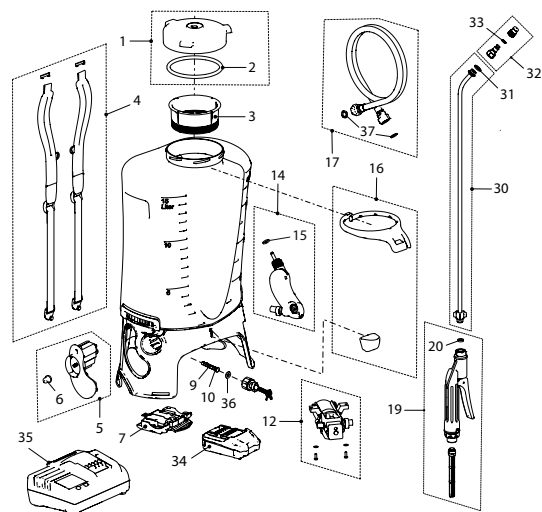

REA 15 AC1

REA 15 AC1, backpack sprayer (15 litres) with battery pack, with charger EU		12070701	220130
Accessories (Pictures see page 78 ff)			
Vario Gun, stepless variable one-hand operation from spray to jet		11558501	100821
Telescopic tube 0.45 - 0.9 m, plastic/aluminium		11659001-SB	030098
Spray hood oval, compression fitting		11871101	110066
Spray boom, aluminium, max. 12 bar, screw fitting, 4 fanjet nozzles TP 11002 VP (yellow)		11889501-SB	040677
Biofilter for the use of home-made spray mixtures		11475701	100593
Gasket set, No 2,8,9,12,17,20		12014301	720395
No	Spare parts		
1	Lid ø137 mm	10397202-SB	151007
3	Filter screen	77009699-SB	151038
4	Carrying belt (pair)	11923401	113722
5	Electronic	12075801	151205
6	Potentiometer knob, minimum order qty. 5 pcs	11922701	720838
7	Battery fixing plate	12075501	151106
10	Pump and motor	12017801	720463
11	Air vessel	12017901	720470
13	Spray tube holder	11934001	113951
14	Trigger valve with hose 1.3 m, G1/2"-G1/2"	11637602-SB	710525
15	Spray tube 50 cm straight, brass	11310402	710297
16	Adjustable nozzle 1.7 mm, plastic-brass	11889601	040943
18	Battery pack 18 V Li-Power / 2.0 Ah *	12070301	150871
19	Charger SC 30, 220-240 V, EU - plug type C *	12074501	150949

REB 15 AC1

REB 15 AC1, backpack sprayer (15 litres) with battery pack, with charger EU	12070801	220147
REB 15 AC2, backpack sprayer (15 litres) without battery pack, without charger	12111701	013350
REB 15 AC5, backpack sprayer (15 litres) with battery pack, without charger	12139101	038131

Accessories and spare parts see REC 15 AC1 page 33 ff)

* Further information about the battery packs (2.0 - 10.0 Ah) and chargers, see page 8 / 79 / 80