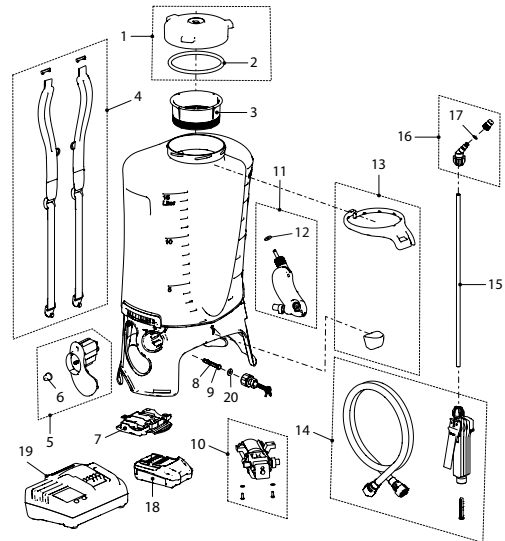

REA 15 AC1

REA 15 AC1, backpack sprayer (15 litres) with battery pack, with charger EU		12070701	220130
Accessories (Pictures see page 78 ff)			
Vario Gun, stepless variable one-hand operation from spray to jet		11558501	100821
Telescopic tube 0.45 - 0.9 m, plastic/aluminium		11659001-SB	030098
Spray hood oval, compression fitting		11871101	110066
Spray boom, aluminium, max. 12 bar, screw fitting, 4 fanjet nozzles TP 11002 VP (yellow)		11889501-SB	040677
Biofilter for the use of home-made spray mixtures		11475701	100593
Gasket set, No 2,8,9,12,17,20		12014301	720395
No	Spare parts		
1	Lid ø137 mm	10397202-SB	151007
3	Filter screen	77009699-SB	151038
4	Carrying belt (pair)	11923401	113722
5	Electronic	12075801	151205
6	Potentiometer knob, minimum order qty. 5 pcs	11922701	720838
7	Battery fixing plate	12075501	151106
10	Pump and motor	12017801	720463
11	Air vessel	12017901	720470
13	Spray tube holder	11934001	113951
14	Trigger valve with hose 1.3 m, G1/2"-G1/2"	11637602-SB	710525
15	Spray tube 50 cm straight, brass	11310402	710297
16	Adjustable nozzle 1.7 mm, plastic-brass	11889601	040943
18	Battery pack 18 V Li-Power / 2.0 Ah *	12070301	150871
19	Charger SC 30, 220-240 V, EU - plug type C *	12074501	150949

REB 15 AC1

REB 15 AC1, backpack sprayer (15 litres) with battery pack, with charger EU	12070801	220147
REB 15 AC2, backpack sprayer (15 litres) without battery pack, without charger	12111701	013350
REB 15 AC5, backpack sprayer (15 litres) with battery pack, without charger	12139101	038131

Accessories and spare parts see REC 15 AC1 page 33 ff)

* Further information about the battery packs (2.0 - 10.0 Ah) and chargers, see page 8 / 79 / 80