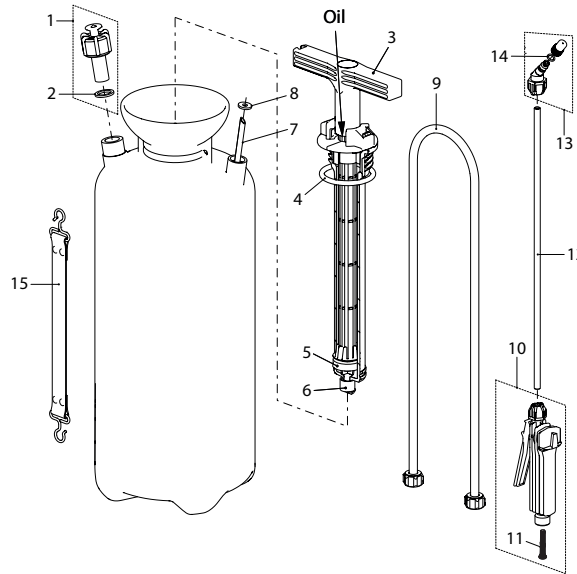

Astro 5

Astro 5, compression sprayer		11909201	121390
<b>Accessories (Pictures see page 78 ff)</b>			
	Pressure control valve PR 3 P1 (adjustable), see page 6	12140001	038223
	Telescopic tube 0.45 - 0.9 m, plastic/aluminium	11659001-SB	030098
	Spray hood, oval, compression fitting	11871101	110066
	Spray hood ø12.5 cm, compression fitting	11864801	110042
<b>No</b>	<b>Gasket set consisting of:</b>	11914101	113975
2	Gasket 21x15.4x2		
4	O-Ring 50.16x5.34		
5	Sleeve ø32.8 x 8 mm		
6	Gasket 16x13x12		
8	Gasket 15x5.5x2		
11	Filter		
14	O-ring 7.66x1.78		
<b>No</b>	<b>Spare parts</b>		
1	Safety and pressure relief valve 3 bar	11669610	110424
3	Pump black PP Viton	11488402	400327
7	Suction tube L = 435 mm, <b>minimum order qty. 5 pcs</b>	10450502	040844
9	Hose 1.3 m, G1/2"-G1/2"	11902001	400174
10	Trigger G1/2"	11488703	100791
12	Spray tube 40 cm straight, plastic, <b>minimum order qty. 5 pcs</b>	11631101	040813
13	Adjustable nozzle 1.3 mm, plastic	11323002	100883
15	Carrying belt	10453601	100739