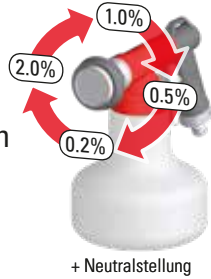

# Fertilise and water at the same time – Mixing ratio from 0.2 % to 2.0 %

The integrated dosage system automatically adds fertiliser to the water in the chosen dosage. To fertilise and to water can be so easy! Fill with liquid fertiliser, select the concentration, connect the water hose, open the water tap completely and start – carrying watering cans becomes obsolete!

- 4 mixing ratios
- Neutral position for watering
- Precise dosing
- High water flow rate (1.1 gal/min at 58 psi)
- Swivelling handle

Special version for nematodes application available

0.2%

0.5%

1.0%

2.0%

Made in Switzerland

**There is no easier way to do it:**

- 1** Fill in liquid fertiliser
- 2** Screw the mixing device onto the container
- 3** Select the preferred concentration
- 4** Connect the water hose and open the water tap completely
- 5** Start going: Fertilise and water at the same time

**Aquamix 1.25 V**  
Art.No. 11953401

Special version for Nematodes  
**AquaNemix 1.25 V**  
Art.No. 11953501

**Precise mixing ratio selectable:  
0.2 %, 0.5 %, 1.0 % and 2.0 %**

The integrated dosage system automatically adds fertiliser to the water in the chosen dosage. The Aquamix filled with 1 l concentrate last for: