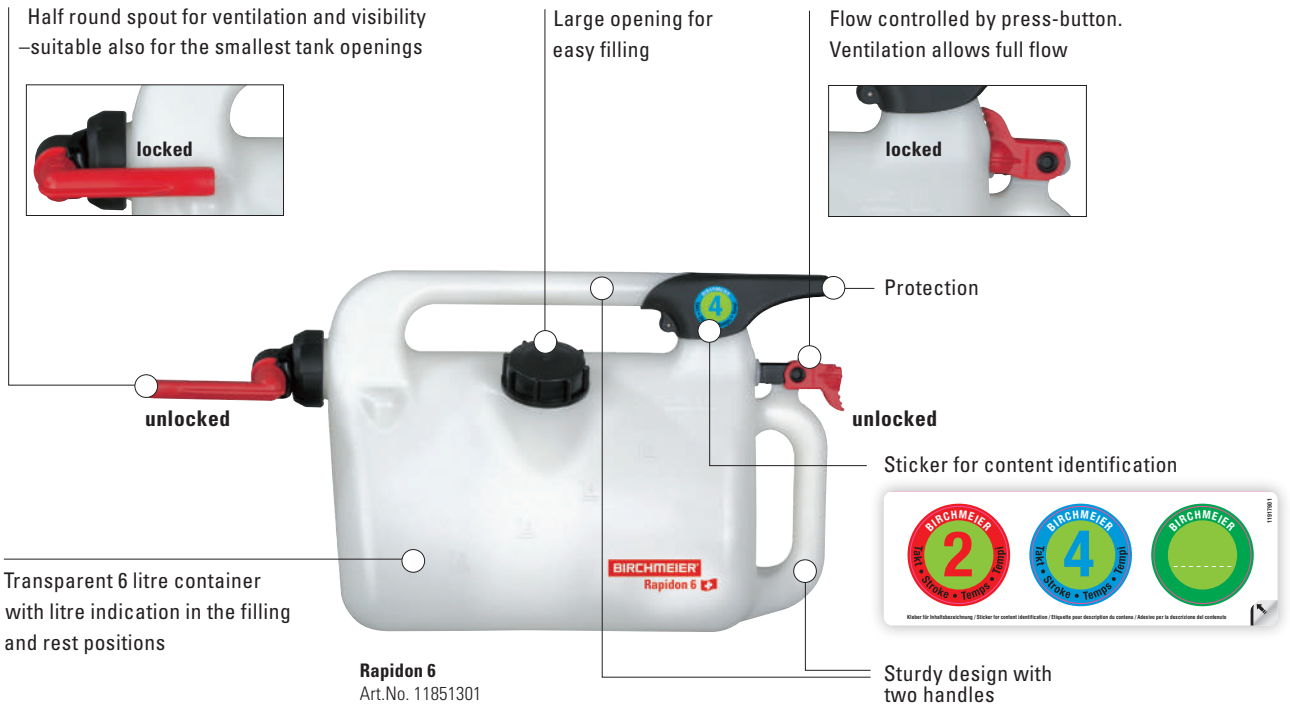

Rapidon 6 – Petrol can

Refuelling at your fingertips: fast, easy and convenient

6
Liter

2

- Press the button and fuel
- Refueling without filler neck or funnel
- No spills and no awkward handling
- For lawnmowers, motor devices, chain saws, etc.

Video

Made in Switzerland

The quickest petrol can for small power equipment: Rapidon 6

With Rapidon 6 filling up is quicker, simpler and more convenient than ever! Thanks to the dosing button, you can control the flow of fuel precisely: unlock by folding out! Press the button and keep control of filling! Lock by folding in again. Finished! No spills, no awkward handling, all clean and easy.